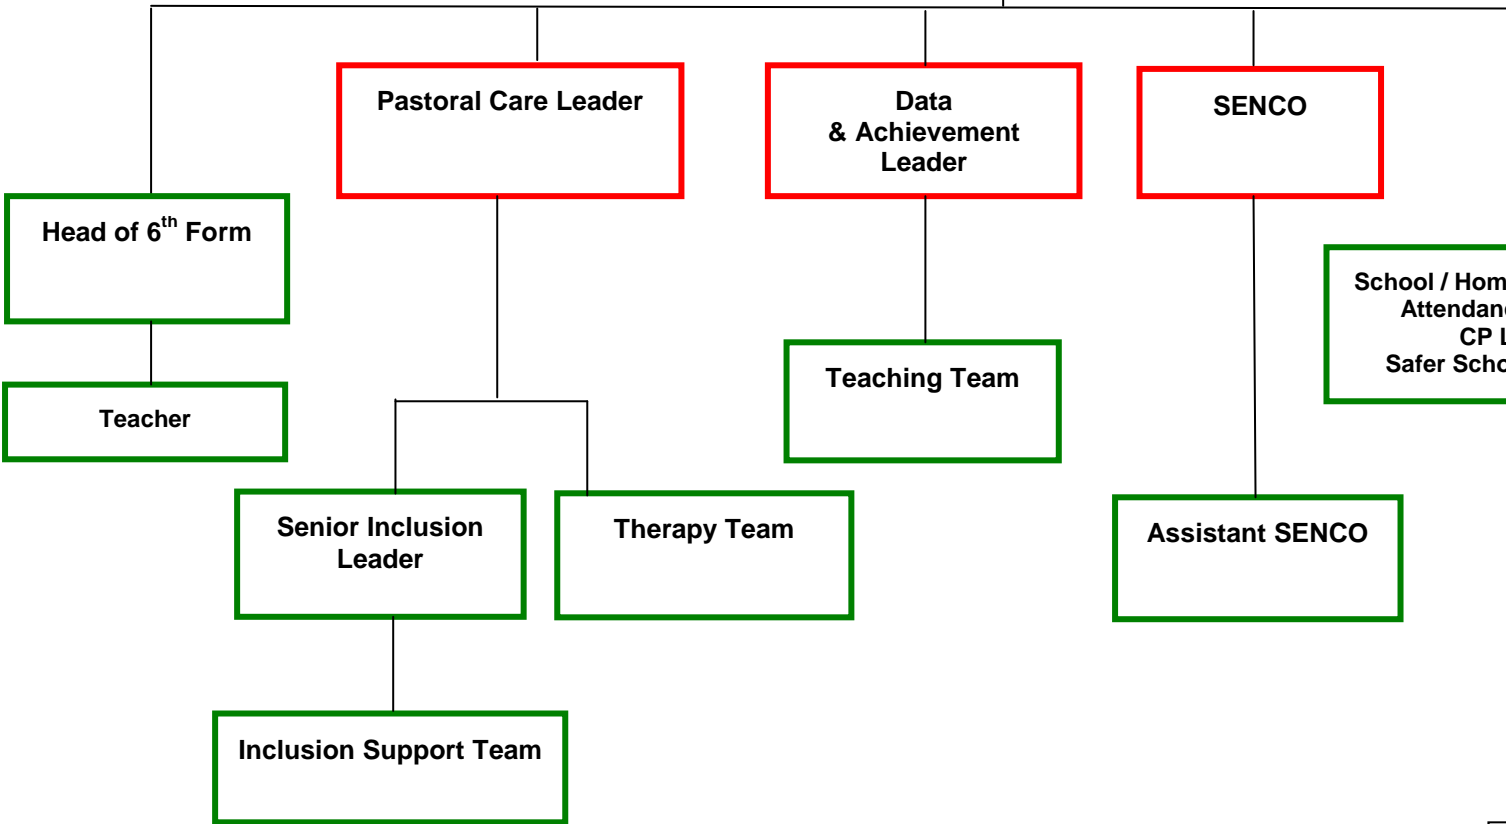

OASTLERS STAFFING STRUCTURE September 2017

Governing Body

Headteacher

Business Manager

Deputy HT

- IT Support
- Finance / Sims Manager
- Administrator
- Receptionist
- Site Manager
- Cleaners
- Head of Catering
- Asst Head of Catering
- Catering
- Kitchen Assistants

■ Strategic Leadership Team
■ Learning Team
■ House Team