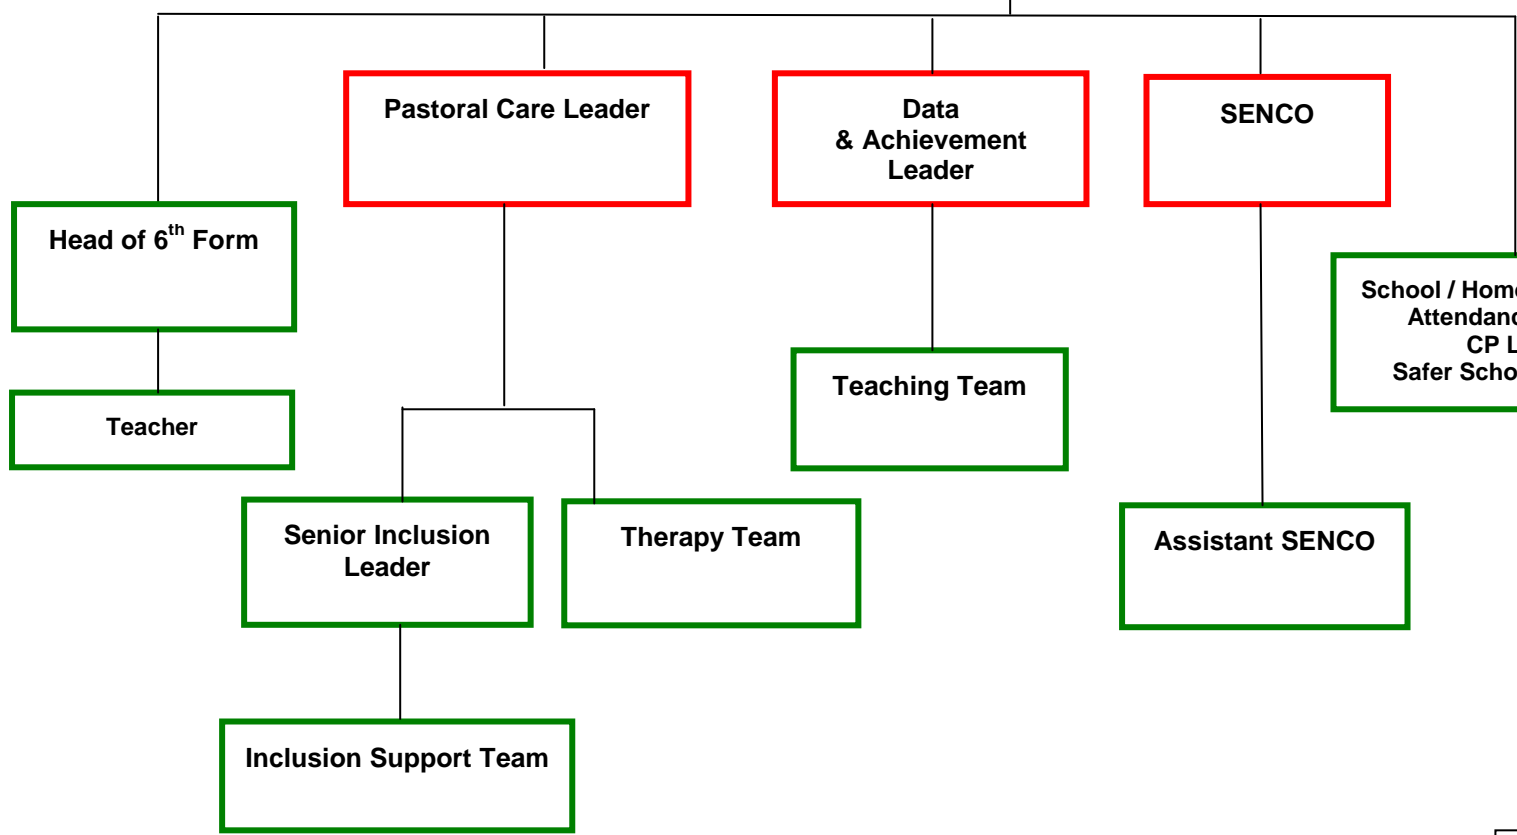

# OASTLERS STAFFING STRUCTURE September 2017

**Governing Body**

**Headteacher**

**Business Manager**

**Deputy HT**

- IT Support
- Finance / Sims Manager
- Administrator
- Receptionist
- Site Manager
- Cleaners
- Head of Catering
- Asst Head of Catering
- Catering
- Kitchen Assistants

■ Strategic Leadership Team  
■ Learning Team  
■ House Team