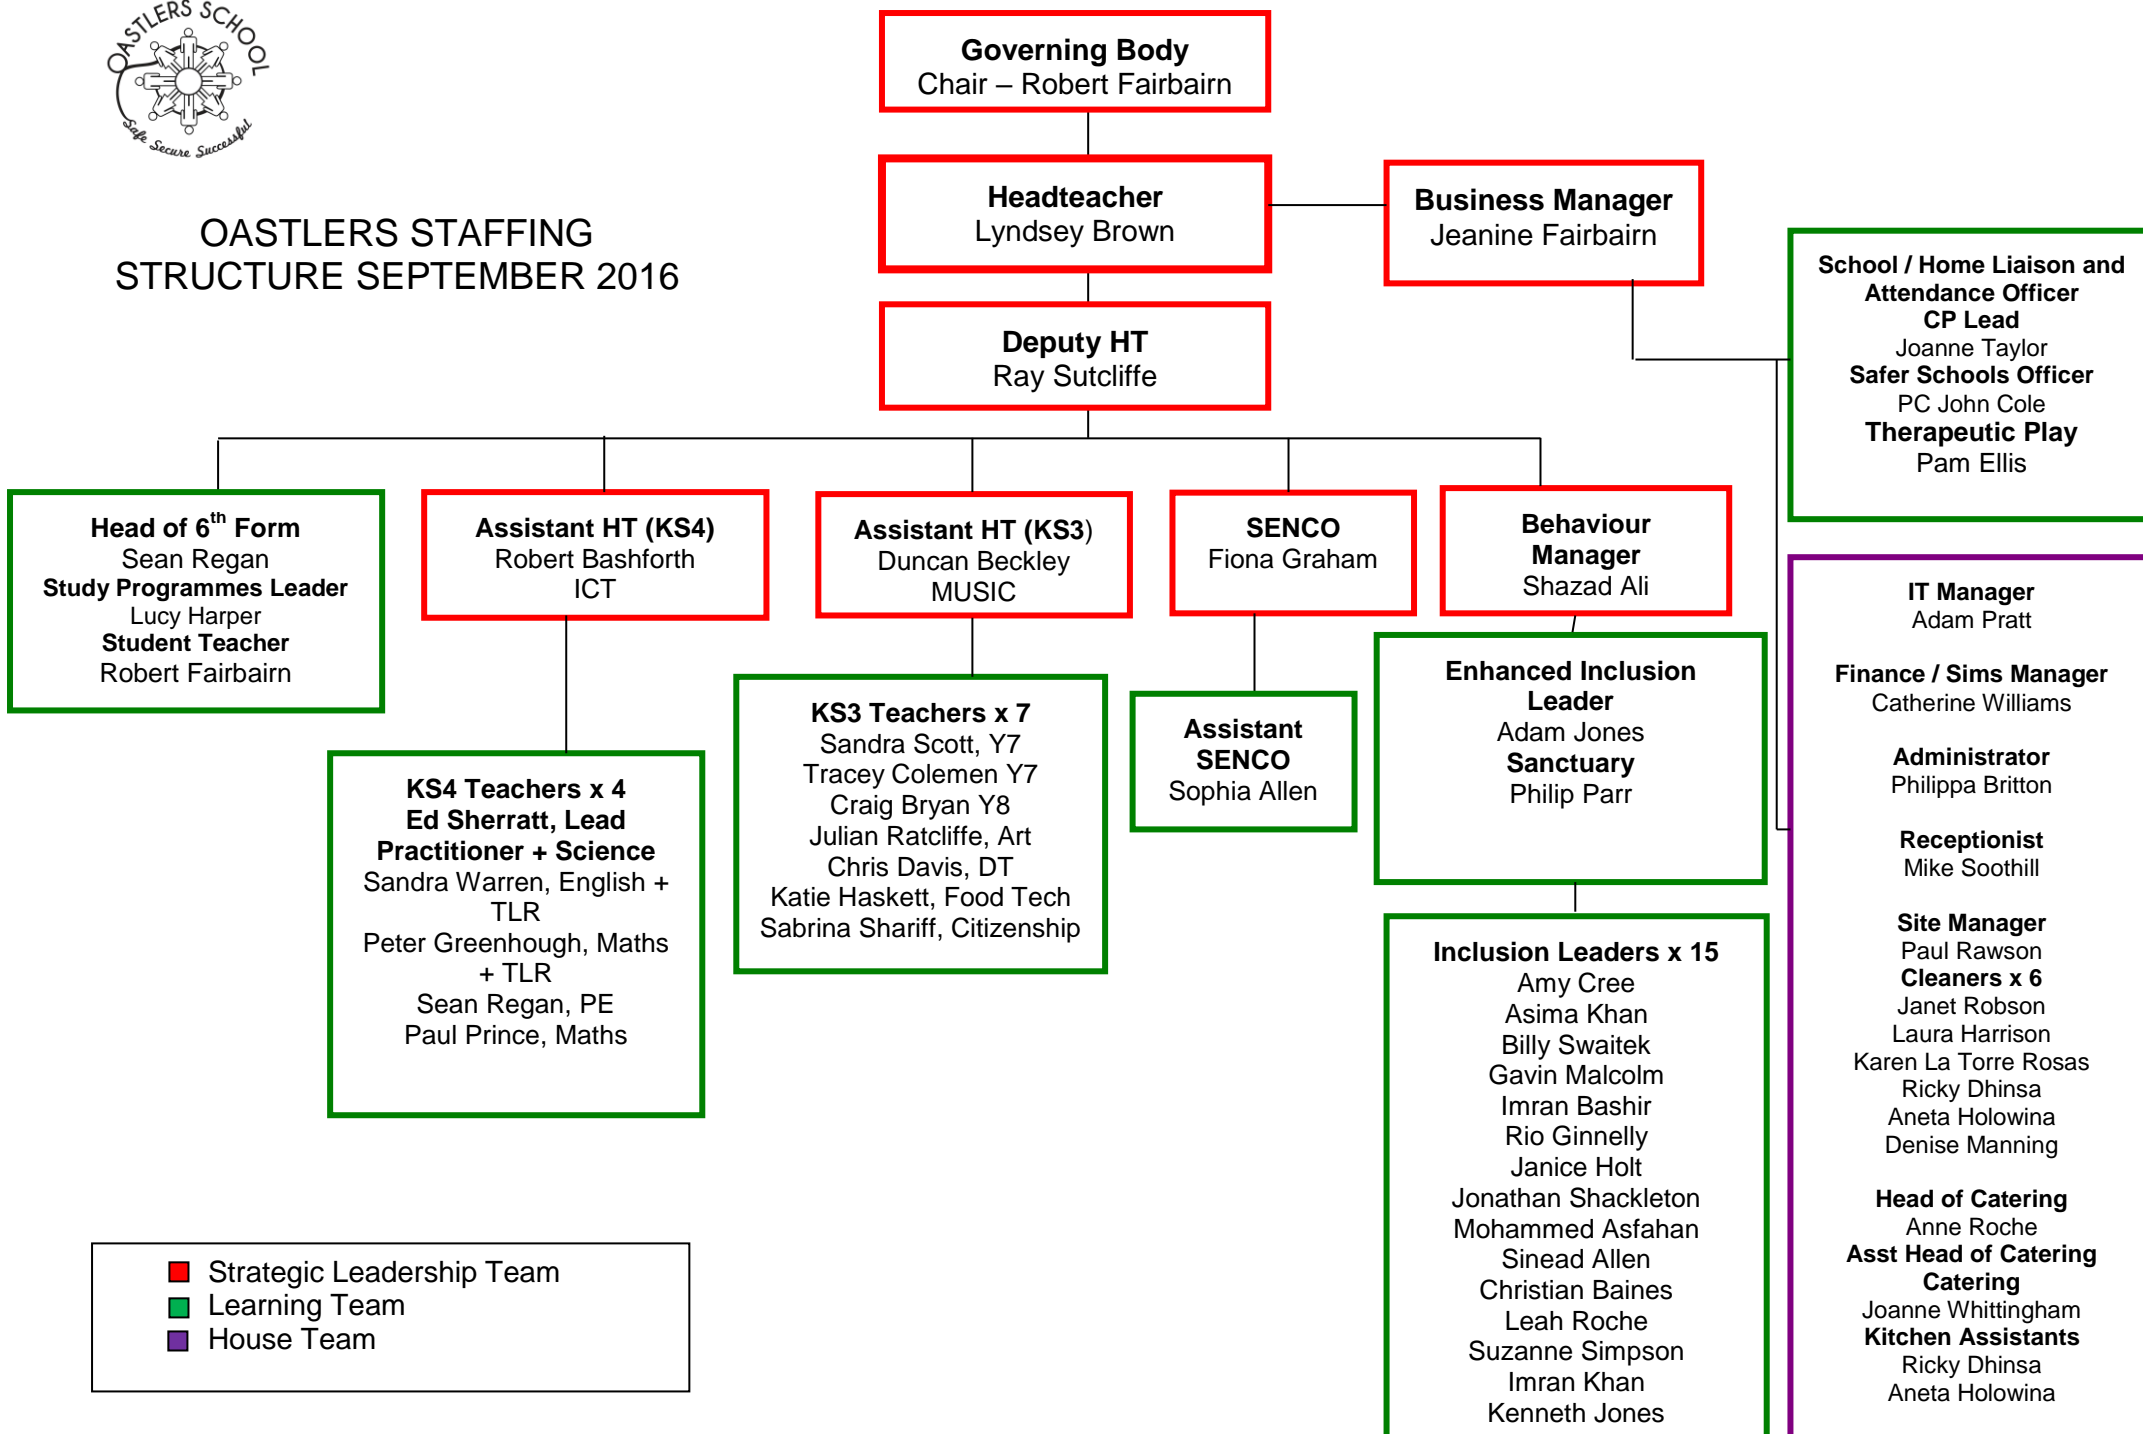

# OASTLERS STAFFING STRUCTURE SEPTEMBER 2016

- Strategic Leadership Team
- Learning Team
- House Team